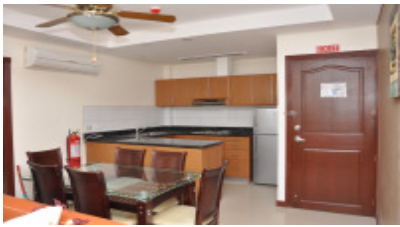

affinity

GUEST SERVICES

AIRPORT PICK-UP & DROP OFF Dial 222

	Small Car/ Medium Car	Van
Affinity to Clark	P500.00	P800.00
Affinity - Manila Airport (Dom or Int)	P2,700.00	P3,500.00
Affinity - Ermita Manila	P2,700.00	P3,500.00
Affinity - Makati	P2,700.00	P3,500.00
Affinity - Quezon City Business Area	P2,700.00	P3,500.00
Affinity - Subic	P3,000.00	P3,500.00
Affinity - San Fernando, Pampanga	P1,000.00	P1,200.00
Affinity - La Union, San Fernando	P5,500.00	P7,500.00
Affinity - Baguio City	P5,500.00	P7,800.00
Other Destinations on request.		

NOTE: All fares include 'Expressway' fees and charges, all rates based on direct route with no deviation and are one way only. If you require a trip deviation let us know so we can provide you with a quotation. Small car maximum passengers is 2 persons, medium car maximum passengers is 3 persons and Van up to 9 persons. Payment is required at time of booking.

IN-HOUSE MASSAGE

Why not use our relaxing **IN-HOUSE MASSAGE SERVICE** in the privacy and convenience of your own room with rates that make going outside look expensive.

PER HOUR - P500.00

BUSINESS SERVICES RATES CARD

PRODUCTION SERVICES	Photocopying	A4 Black and White	P15.00/page
		A4 Color	P30.00/ page
	Transparency	A4	P60.00/copy
LAPTOP COMPUTER RENTAL	P100.00/hour		
LOCAL CALLS	Metro Manila	.....	P30.00/minute
	Outside Metro Manila	.....	P50.00/ minute
INTERNET/ E-MAIL	.....		P100.00/page

AFFINITY CONTACT IN HOUSE NUMBERS

Department	Dial #
Reception	222
Chillbar Rooftop Resto	300
House Keeping & Laundry	306

affinity